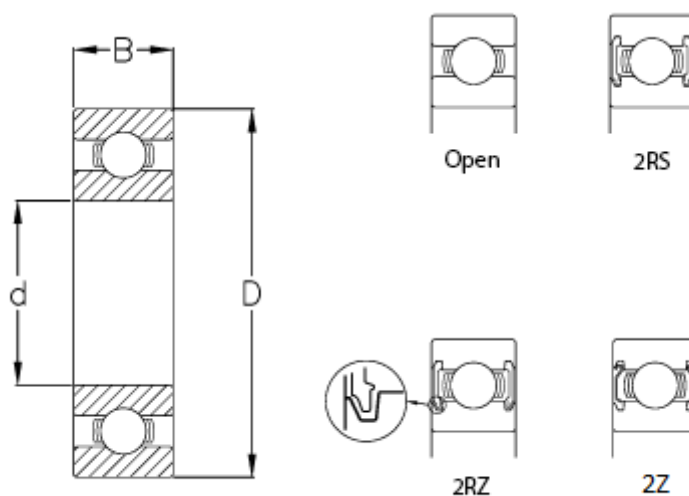

# Data Sheet

Article number: 57960301200807

Description: CeramicSpeed hybrid bearing Insulate sealed  
6001-2RS/CSB

## Measures

B	= 8
Ball grade	= 5
C (KN)	= 4.42
C0	= 2.36
d	= 12
D	= 28
Max rpm.	= 16000
Type	= 6001